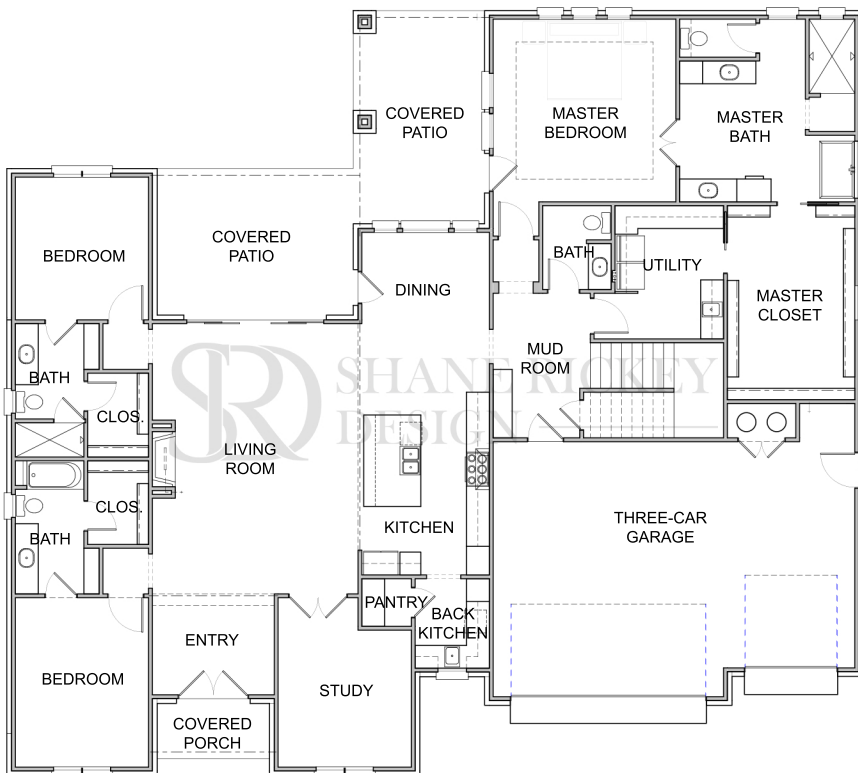

4433 MAPLE RIDGE DRIVE

3685 SQ. FT.

Designed by
 SHANE RICKEY
 DESIGN