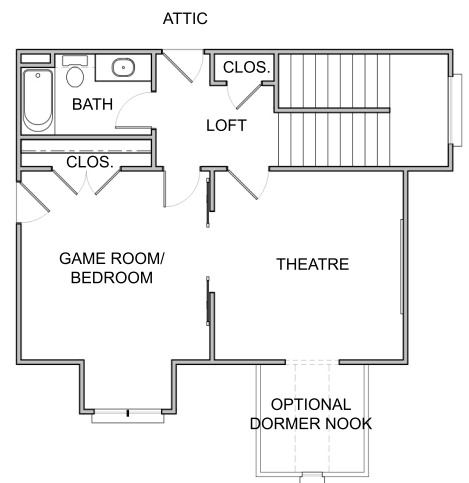

4433 MAPLE RIDGE DRIVE

3685 SQ. FT.

Designed by
 SHANE RICKEY
 DESIGN