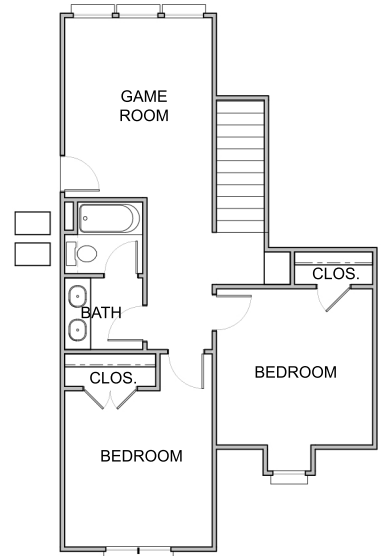

CWC
H O M E S

COLDWATERCREEKHOMES.COM

4509 MAPLE RIDGE DRIVE

3262 SQ. FT.

Designed by
SR SHANE RICKEY
DESIGN