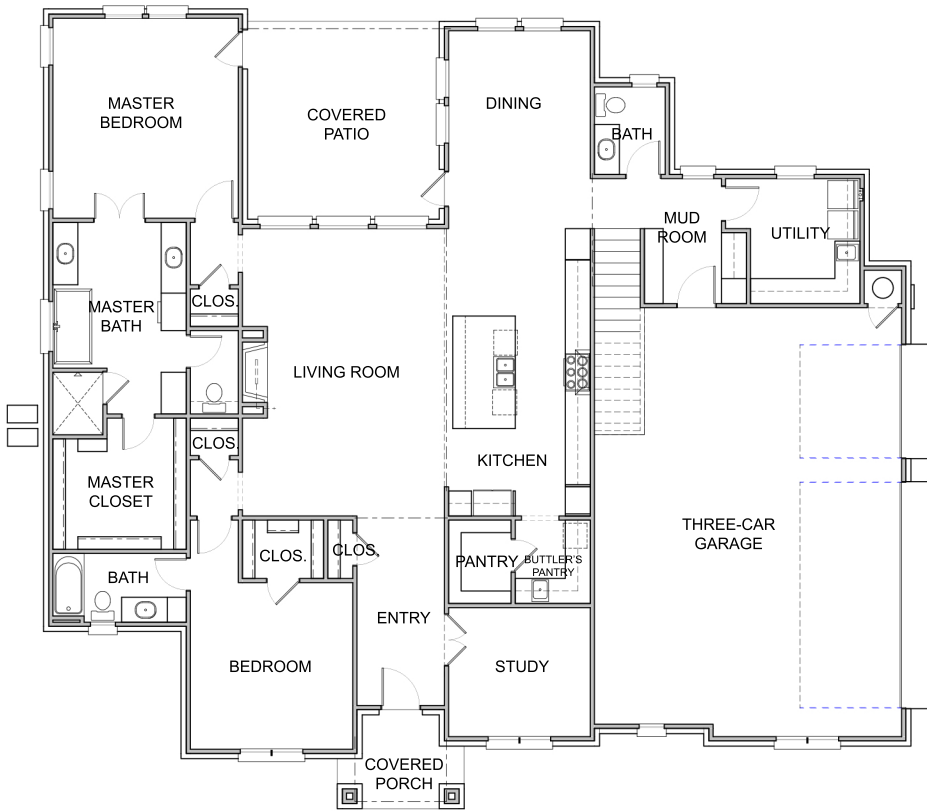

CWC
H O M E S

COLDWATERCREEKHOMES.COM

4509 MAPLE RIDGE DRIVE

3262 SQ. FT.

Designed by
SR SHANE RICKEY
DESIGN